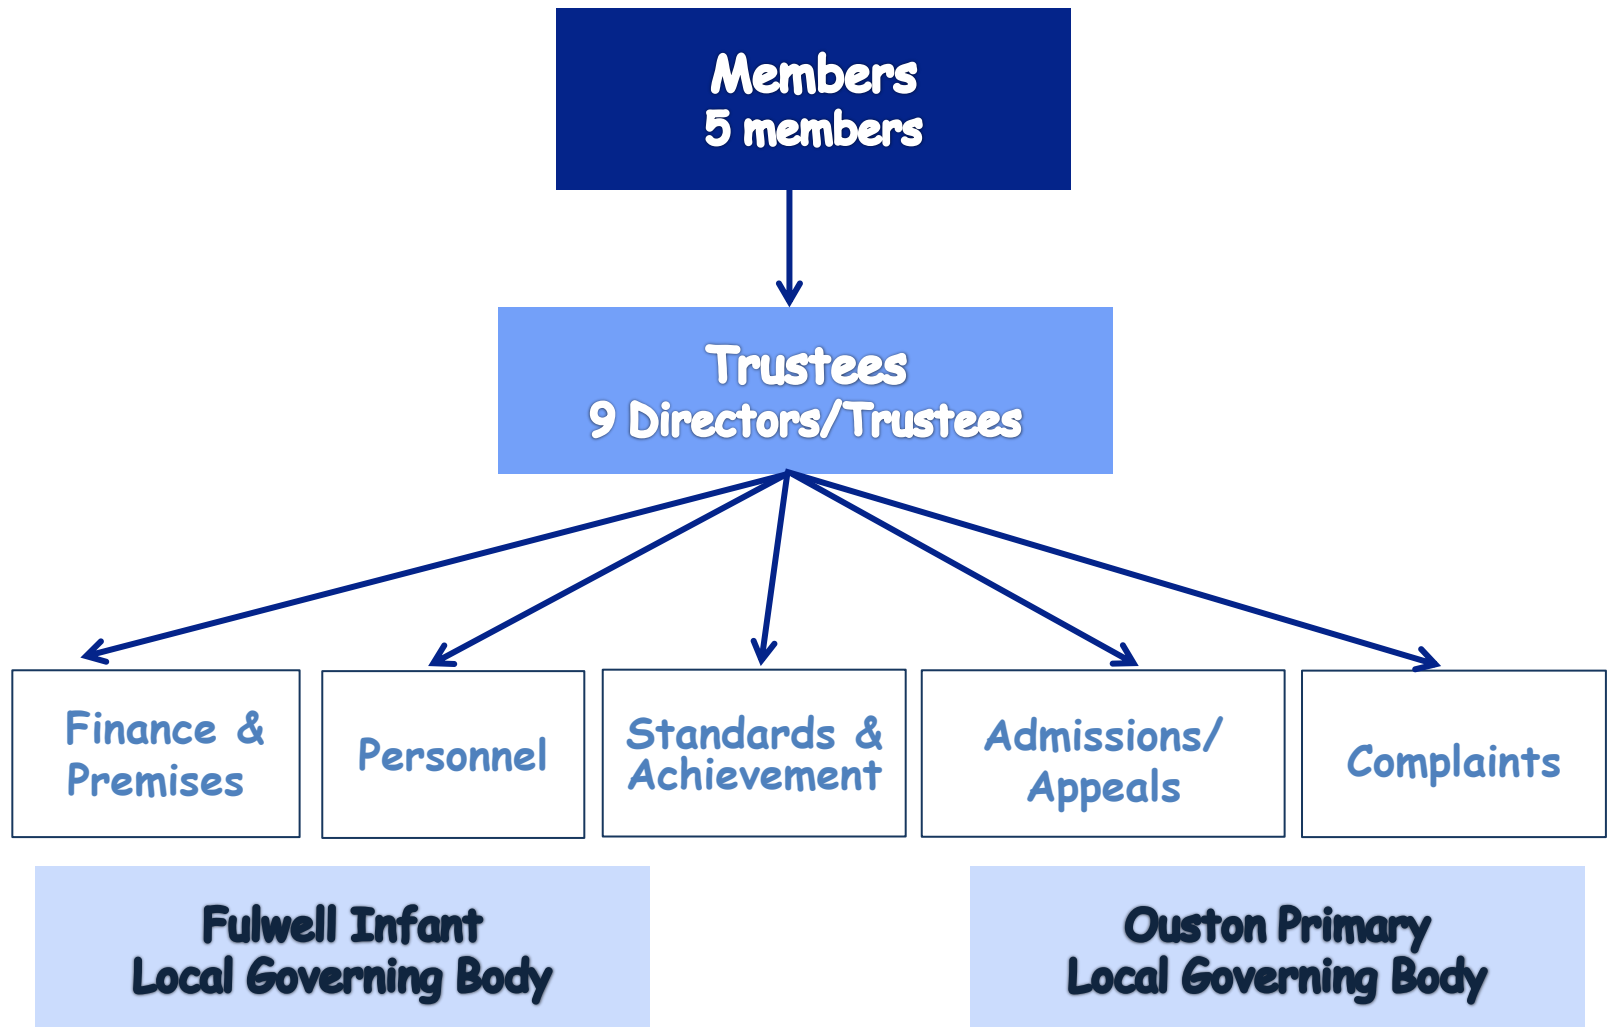

Jigsaw Learning Trust Governance Structure

JIGSAW LEARNING TRUST MEMBERS & TRUSTEES

The Directors/Trustees of Fulwell Infant School Academy exist to support and advise the Head teacher and her team in running the school for the benefit of the education and the enjoyment of its pupils, to provide a productive and creative workplace for its staff and a happy healthy environment for all. The role of Director/Trustees is to ensure the strategic direction and performance of the school continues to reflect the high standards we have set ourselves.

JIGSAW LEARNING TRUST Local Governing Body

The Directors/Trustees of Fulwell Infant School Academy exist to support and advise the Head teacher and her team in running the school for the benefit of the education and the enjoyment of its pupils, to provide a productive and creative workplace for its staff and a happy healthy environment for all. The role of Director/Trustees is to ensure the strategic direction and performance of the school continues to reflect the high standards we have set ourselves.